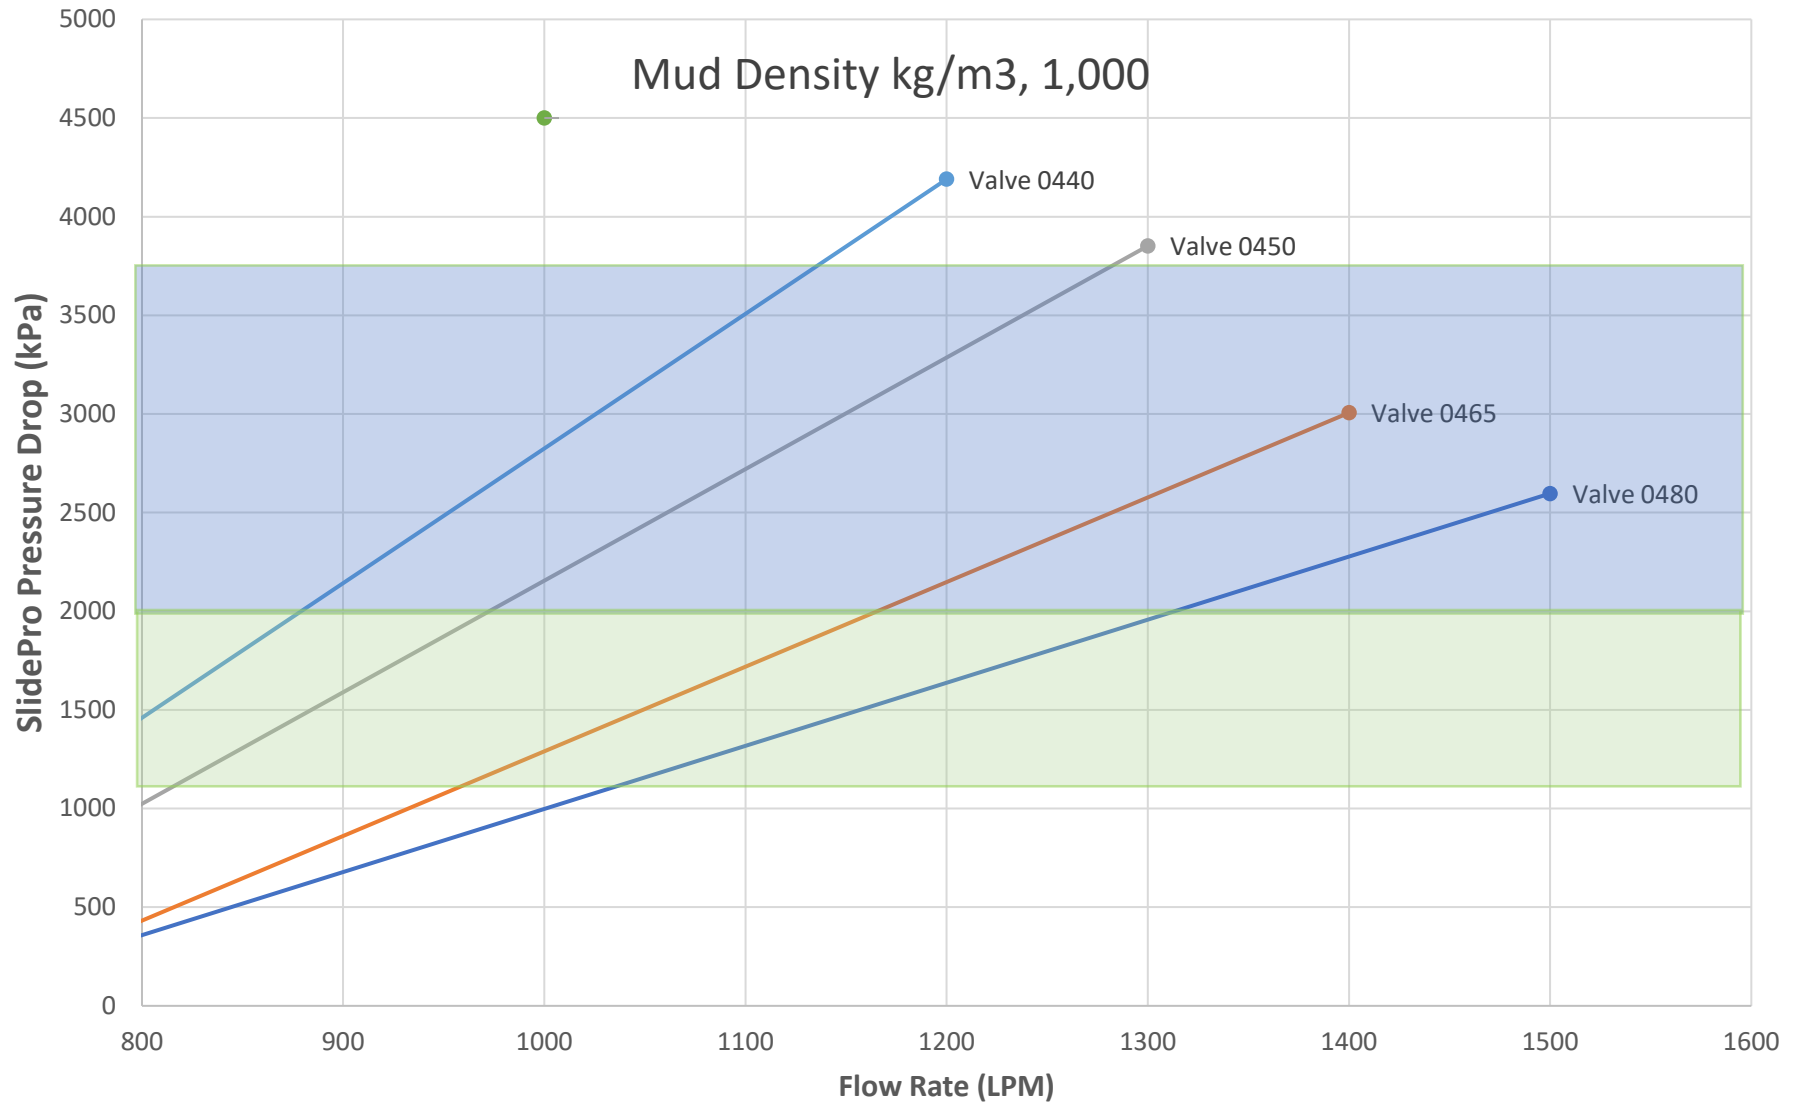

5.25" SlidePro Field Pressure

www.missiondrillingservices.com hydraulic calculator

5.25" SlidePro Field Pressure

www.missiondrillingservices.com hydraulic calculator

5.25" SlidePro Field Pressure

www.missiondrillingservices.com hydraulic calculator