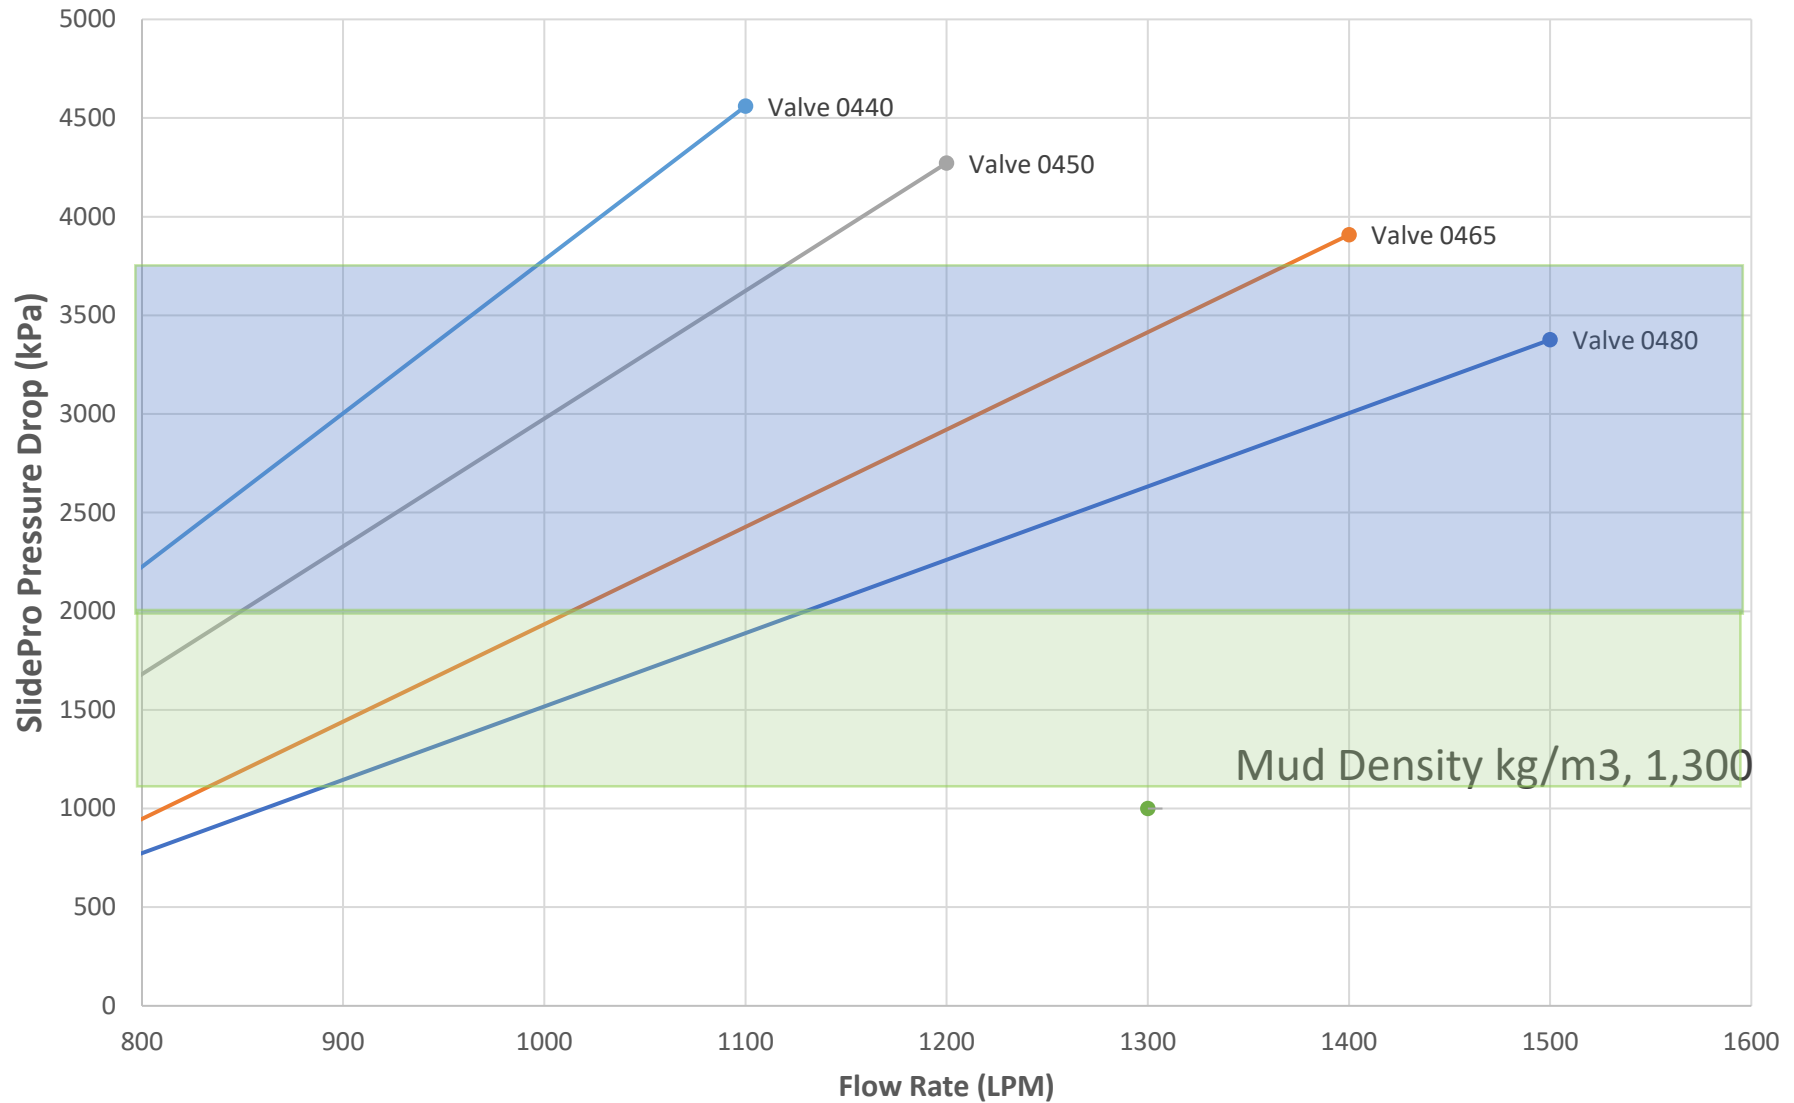

5.25" SlidePro Field Pressure

www.missiondrillingservices.com hydraulic calculator