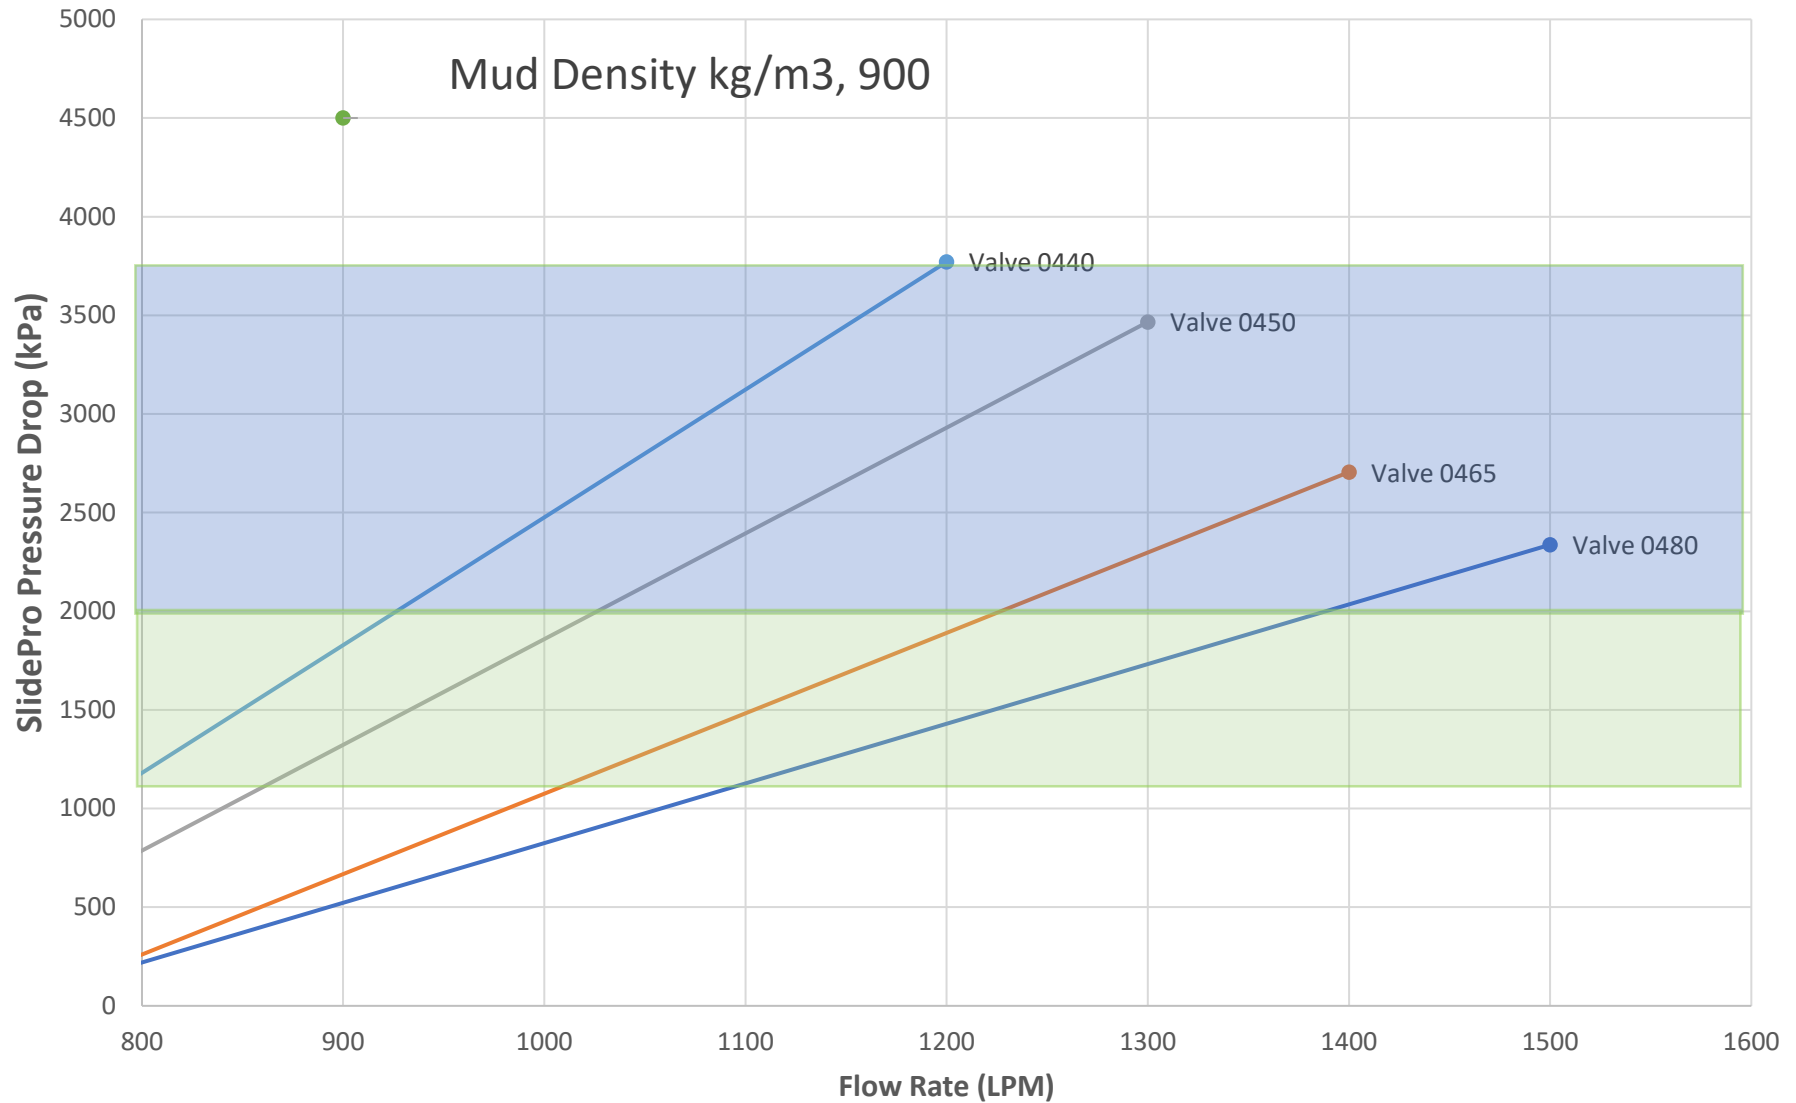

5.25" SlidePro Field Pressure

www.missiondrillingservices.com hydraulic calculator

5.25" SlidePro Field Pressure

www.missiondrillingservices.com hydraulic calculator

5.25" SlidePro Field Pressure

www.missiondrillingservices.com hydraulic calculator