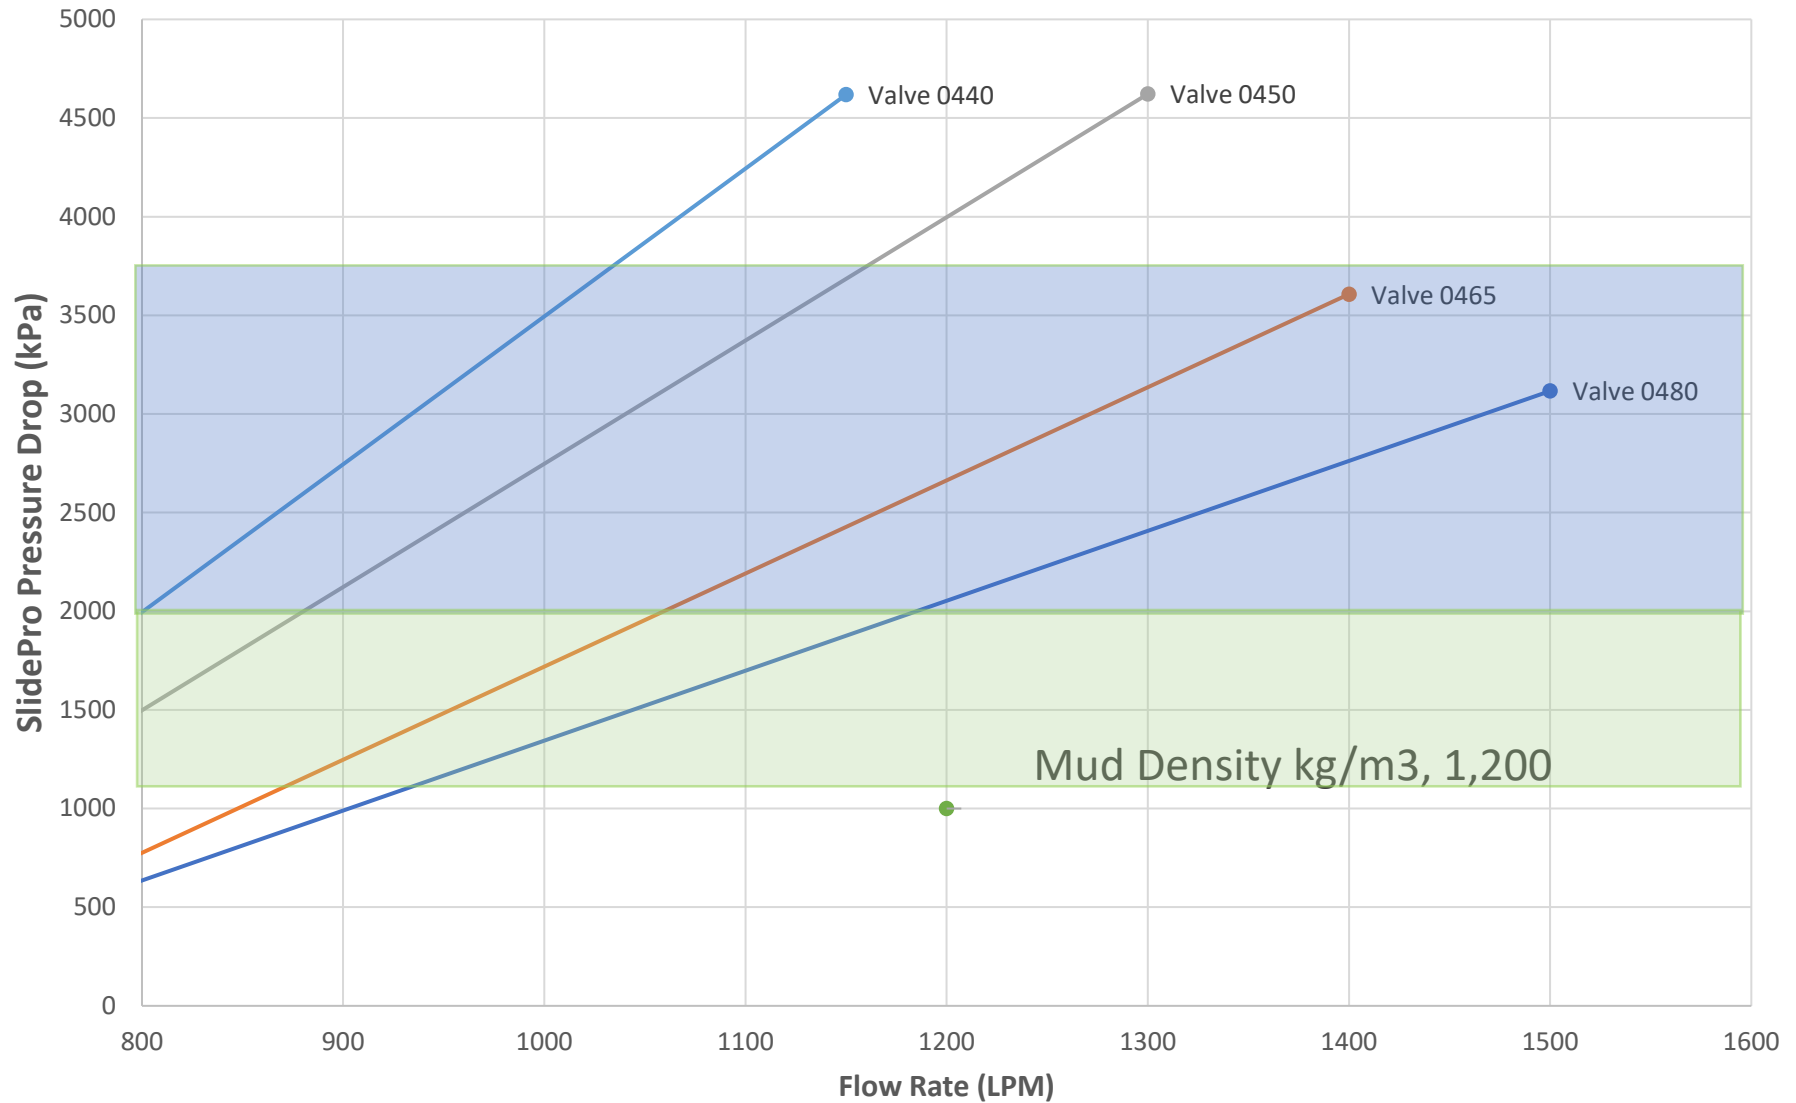

5.25" SlidePro Field Pressure

www.missiondrillingservices.com hydraulic calculator