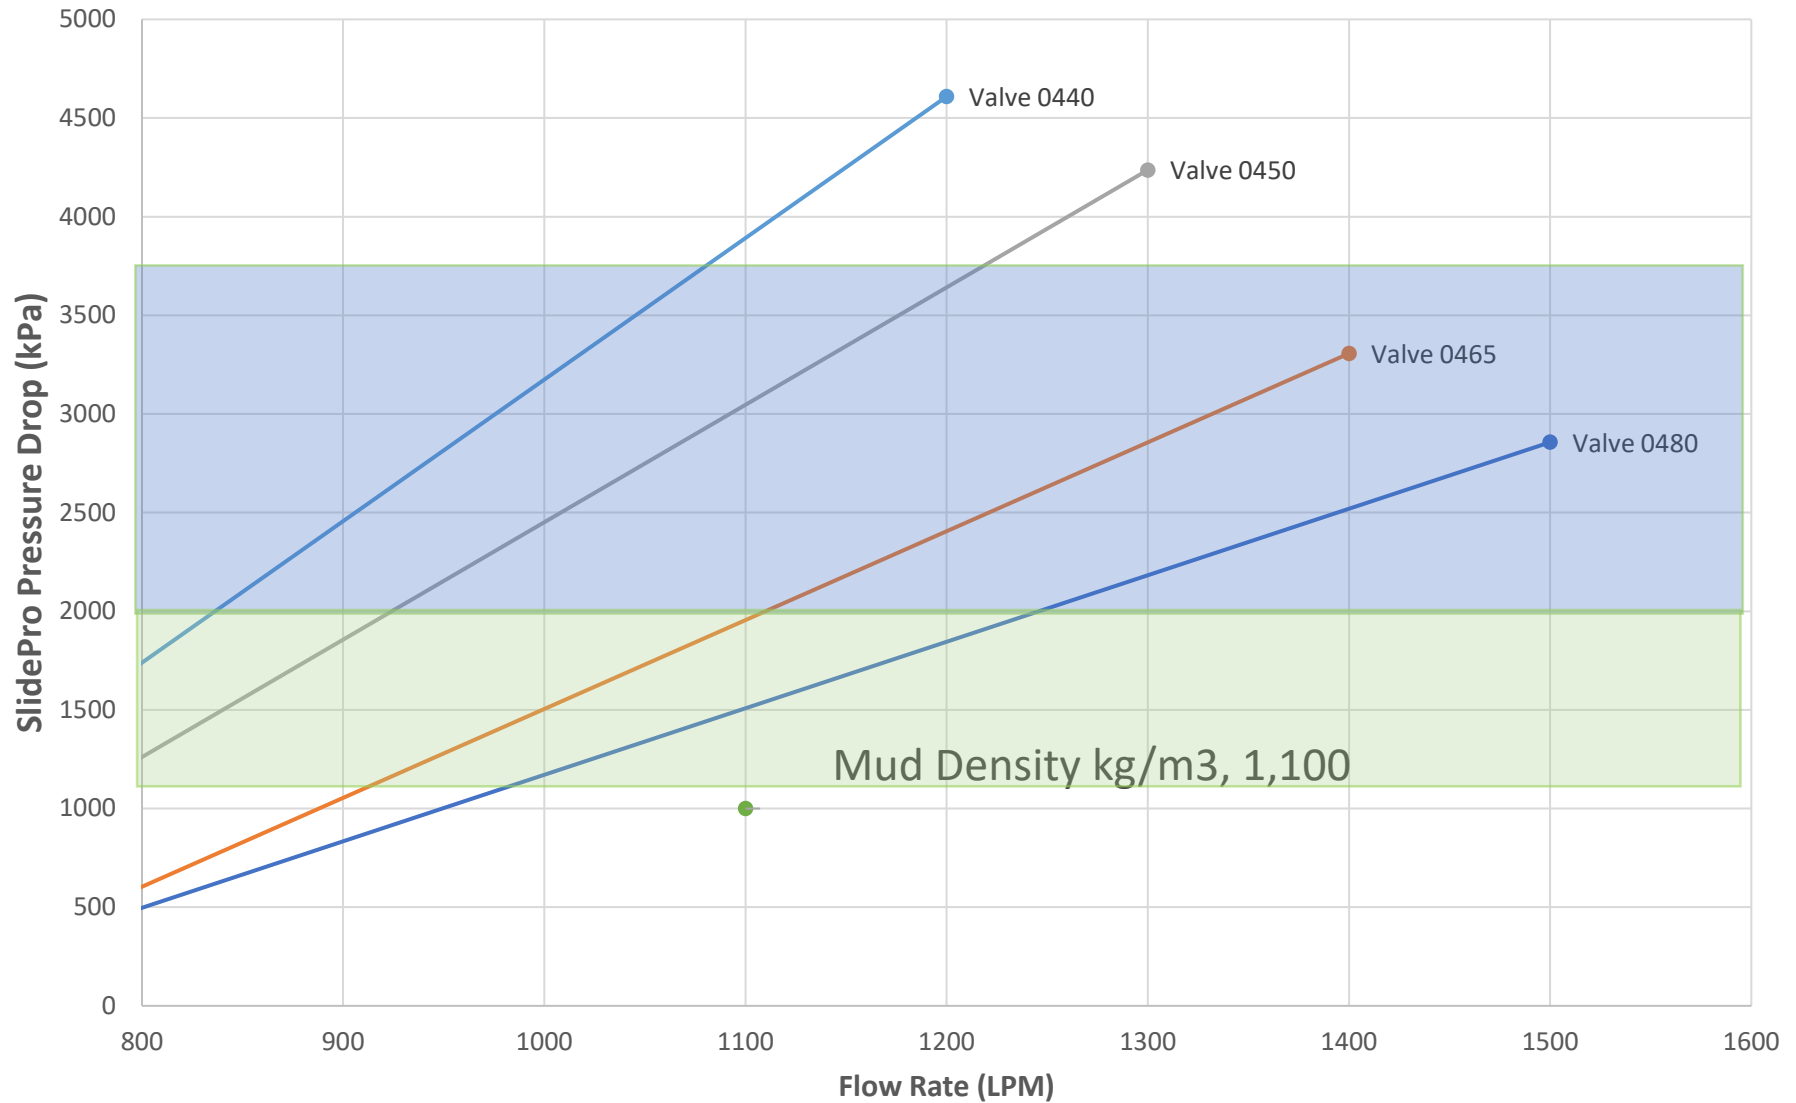

5.25" SlidePro Field Pressure

www.missiondrillingservices.com hydraulic calculator

5.25" SlidePro Field Pressure

www.missiondrillingservices.com hydraulic calculator

5.25" SlidePro Field Pressure

www.missiondrillingservices.com hydraulic calculator